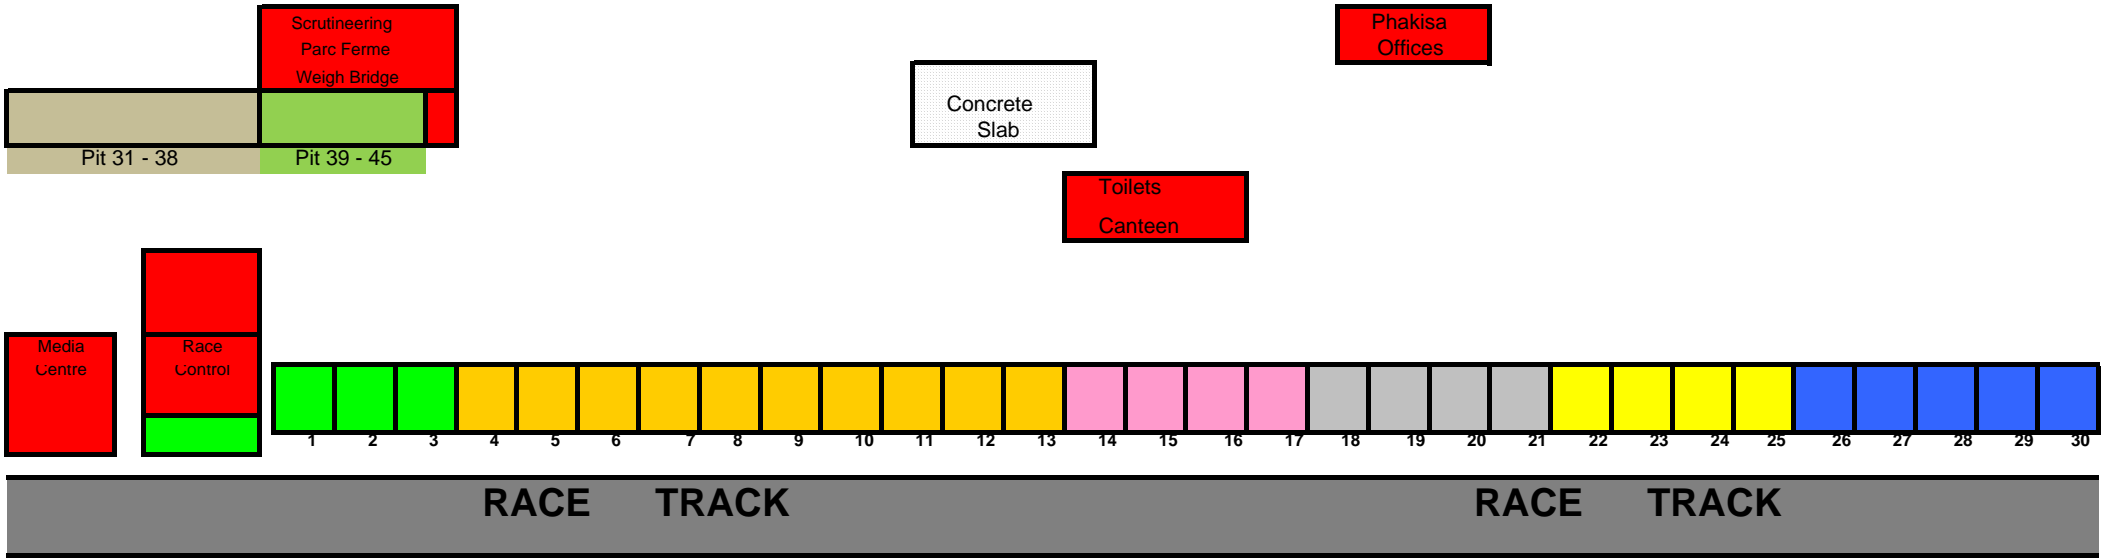

PHAKISA PIT ALLOCATION 13 AUGUST 2011

Red Square Kawasaki Masters	Below Race Control & Pits 1 - 3
Goldwagen Challenge	Pits 4 - 13
Altech P C C & GT Classic	Pits 14 - 17
Altech GT Challenge & GT Classic	Pits 18 - 21
Shelby Can Am	Pits 22 - 25
Execuline Formula Vee	Pits 26 -30
Overflow - All Categories	Pits 31 - 38
Overflow - All Categories	Pits 39 - 45