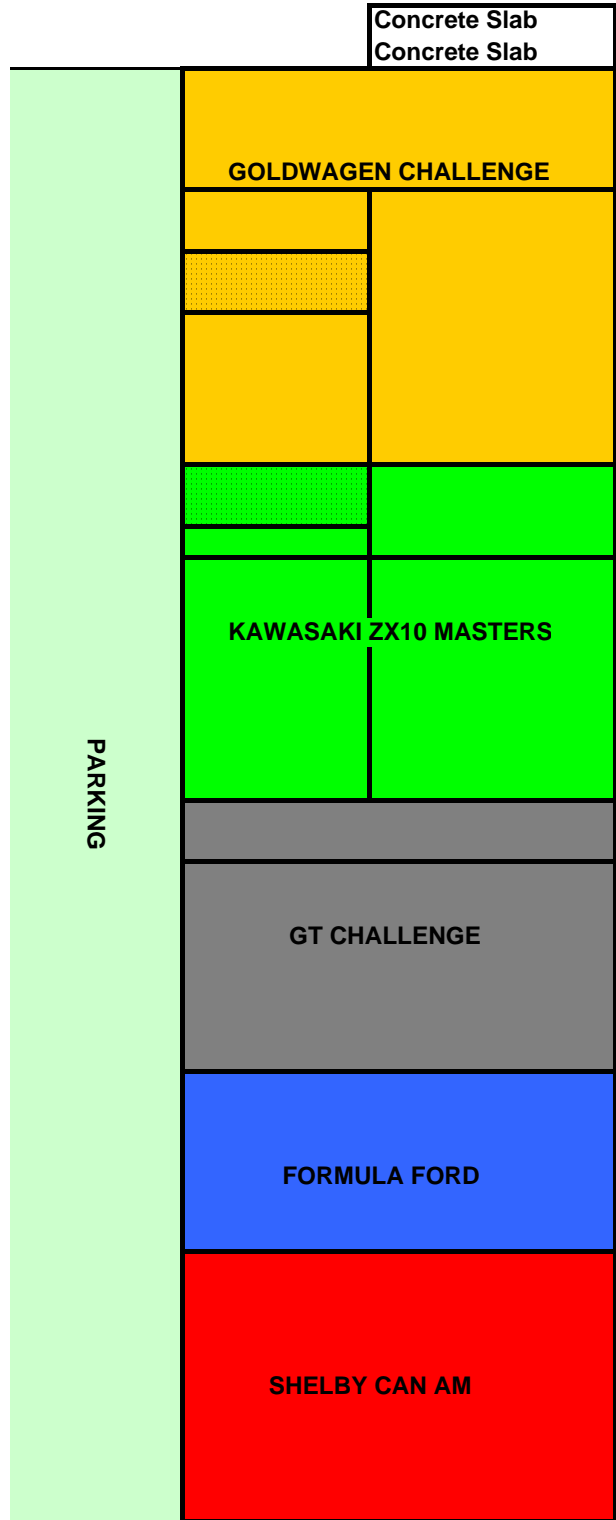

**PIT ALLOCATION 29 AUGUST 2009 - EAST LONDON**

SCRUTINEERS

PIT ROAD

PIT ROAD

PIT ROAD

PIT ROAD

PIT ROAD

PIT ROAD

OPEN CONCRETE SLAB - GOLDWAGEN

PIT LANE

PIT LANE

PIT LANE

PIT LANE

PIT LANE

PIT EXIT

PARKING

CONTROL TOWER & MAIN CLUB HOUSE

- 50
- 49
- 48
- 47
- 46
- 45
- 44
- 43
- 42
- 41
- 40
- 39
- 38
- 37
- 36
- 35
- 34
- 33
- 32
- 31
- 30
- 29
- 28
- 27
- 26
- 25
- 24
- 23
- 22
- 21
- 20
- 19
- 18
- 17
- 16
- 15
- 14
- 13
- 12
- 11
- 10
- 9
- 8
- 7
- 6
- 5
- 4
- 3
- 2
- 1